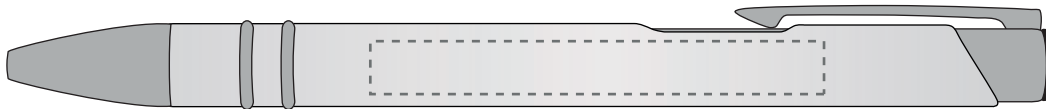

Your Ref:	Quantity:	Product Code: TPC730901
Our Ref:	Version: 1	Product Colour: SILVER

**PRINTING CONCERNS:**

We stock this item in the following colours

**PANTONE REFERENCE(S)**

● Engrave

ARTWORK SCALE 100%

ARTWORK SCALE 100%  
Side Engrave Area:  
60mm x 7mm

Product Image for visualisation  
- colours may vary

The dashed line is to demonstrate print area and will not appear on your printed item

**PLEASE NOTE:**